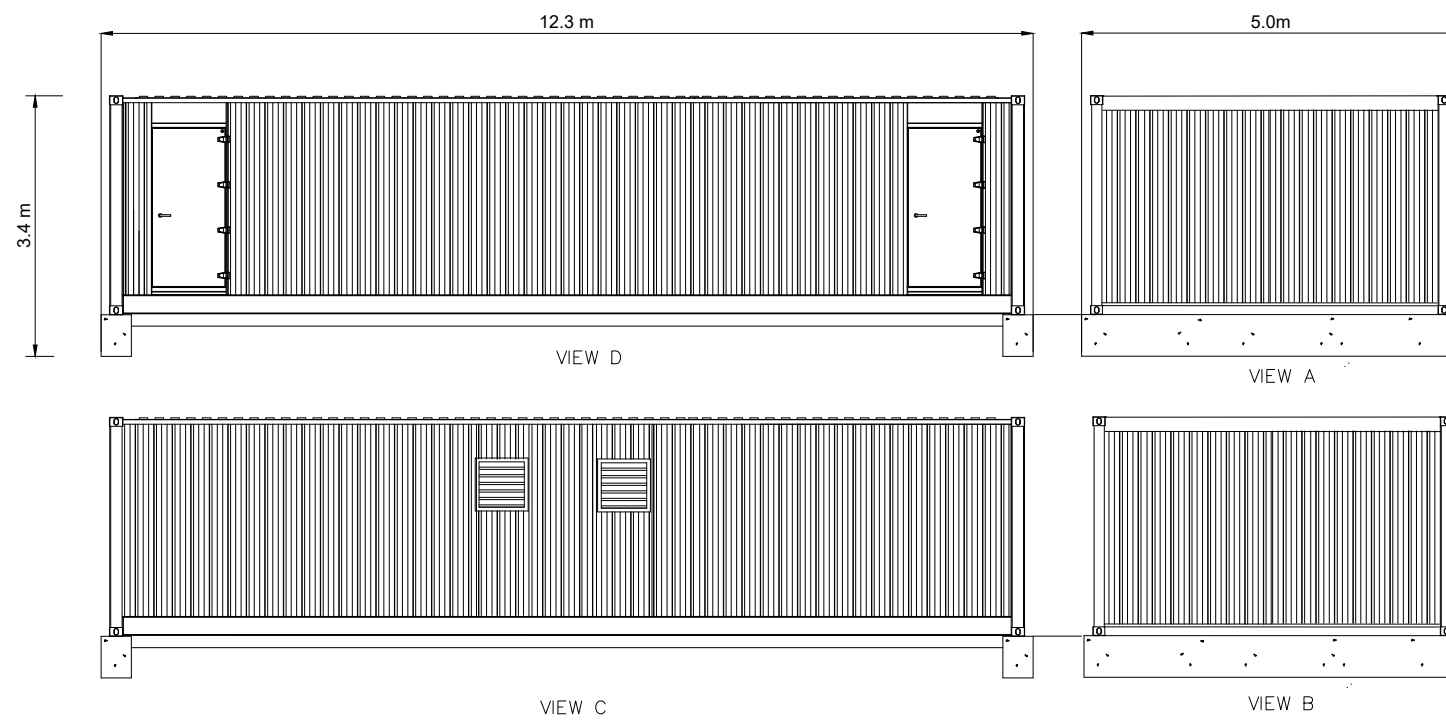

MV Switch Room

Symbols

Notes

1. Print in colour.

Revision	Description	Drawn	Ch'kd	App'd	Date

Project Name
Stalybridge 150MW Battery Storage

Address
Printworks Rd, Heryod, Stalybridge
SK15 3DA

Drawing N#
Drawing 2-3

Drawing Title
MV Switchroom Elevations

Zenobe Energy Limited
First Floor - Burdett House 15-16 Buckingham Street,
London, WC2N 6DU
020 3912 7853
contact@zenobe.com

Drawing Status
Final for Planning Submission

Drawn	YG	Checked	JH	Approved	SW

Scale	NTA	Size	A3	Date	09/12/2022

Drawing Name
STAY2-PLA-GA-06